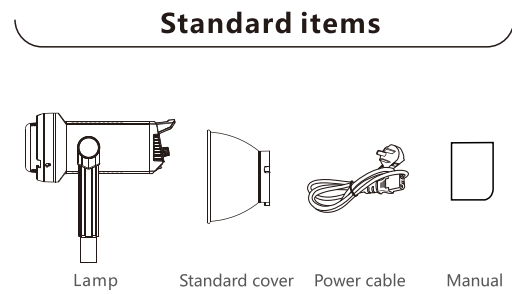

RIPOPO
乐清市创意影视器材有限公司
地址：浙江省乐清市石帆街道绅坊工业区A座
服务电话：400-670-6700 www.triopo.cn
官方售后服务

风琴折

MARS

M200D/M200Bi MANUAL

220707-A

Product parameters

Model	Mars M200D	Mars M200Bi
Power consumption	215W	215W
Color temperature	5600K±200K	3200K~5600K±200K
CRI	≥96	≥96
TLCI	≥96	≥96
CQS	≥95	≥95
Working frequency	AC160~240V50/60Hz	AC160~240V50/60Hz
Cooling method	Active cooling	Active cooling
Working frequency	2.4GHz	2.4GHz
Group	Have	Have
Bluetooth distance	2.4GHz < 20m	2.4GHz < 20m
Dimming	5%~100%	5%~100%
Angle adjustment	180° Adjustment	180° Adjustment
Power supply	AC powered	AC powered
Luggage load-weight	WITHOUT BAG	WITHOUT BAG
Bluetooth	Bring your own	Bring your own
APP	Have	Have
Size	275X125X125mm	275X125X125mm
Weight	1.82kg	1.82kg