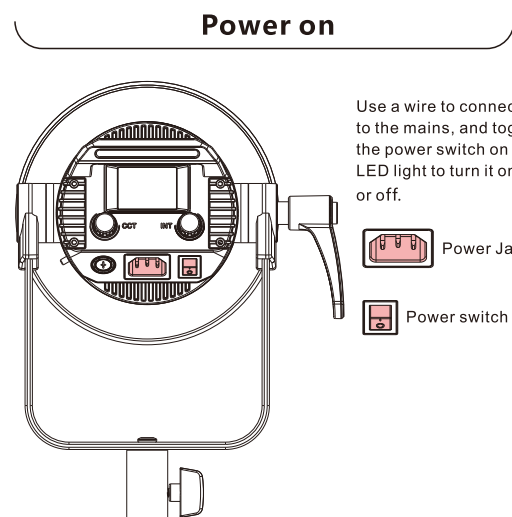

RIPOPO
乐清市创意影视器材有限公司
地址：浙江省乐清市石帆街道绅坊工业区A座
服务电话：400-670-6700 www.triopo.cn
官方售后服务

风琴折

MARS

M200D/M200Bi MANUAL

220707-A

Product parameters

Model	Mars M200D	Mars M200Bi
Power consumption	215W	215W
Color temperature	5600K±200K	3200K~5600K±200K
CRI	≥96	≥96
TLCI	≥96	≥96
CQS	≥95	≥95
Working frequency	AC160~240V50/60Hz	AC160~240V50/60Hz
Cooling method	Active cooling	Active cooling
Working frequency	2.4GHz	2.4GHz
Group	Have	Have
Bluetooth distance	2.4GHz < 20m	2.4GHz < 20m
Dimming	5%~100%	5%~100%
Angle adjustment	180° Adjustment	180° Adjustment
Power supply	AC powered	AC powered
Luggage load-weight	WITHOUT BAG	WITHOUT BAG
Bluetooth	Bring your own	Bring your own
APP	Have	Have
Size	275X125X125mm	275X125X125mm
Weight	1.82kg	1.82kg